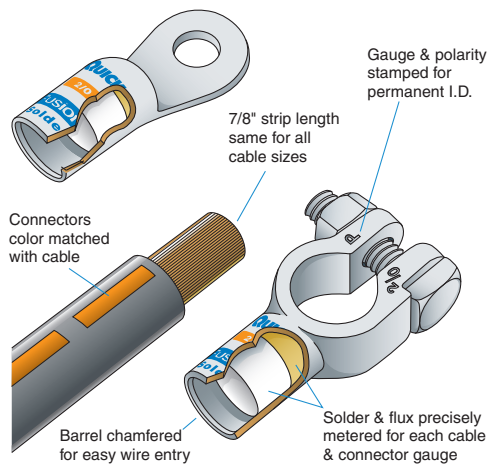

Solder Connectors

Solder & Flux Preloaded in Barrel

- Made of cast copper alloy, tin plated for added conductivity and to resist corrosion
- Superior reliability for years of dependable service
- Up to 70% stronger than crimp method
- More consistent quality than any other solder method including traditional wire solder & solder slug
- Especially good in presence of destructive vibration or corrosive chemicals
- Faster, less confusing & less costly than multi-component solder slug programs
- See SBF™ Fusion™ connectors for more options
- Fasteners included
- Kits and Assortments are available

FUSION® flags are ideally suited for building or repairing cable harnesses

- Truly solderable flags are a FUSION® exclusive, no other solder connector program offers flags or has this capability
- Unlike traditional solder flags, FUSION® barrels are unslotted, so no wire is exposed. Seal barrels with heat shrink tubing for maximum durability

Straight Clamp				
Gauge	Color Code	Negative	Positive	Pack Quantity
6 & 4	Gray	KP151735	KP151736	5
2 & 1	Pink	KP151690	KP151691	5
1/0	Black	KP151692	KP151693	5
2/0	Orange	KP151694	KP151695	5
3/0	Purple	KP151730	KP151731	5
4/0	Yellow	KP151732	KP151733	5