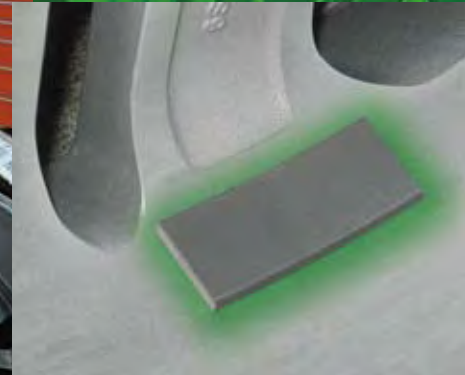

Lead Free Wheel Weights

Greener Product Solution

Zero Waste • Precise Balance • SKU Reduction

AN IMPROVED SOLUTION FOR WHEEL WEIGHT APPLICATIONS

- Automotive leading 3M™ Automotive Attachment Tape
- Less environmental impact than lead wheel weights
- 1-3 SKUs replace 30+ SKUs

Feature	Advantage	Benefit
Flexible Roll Design	• Easy to dispense, cut and apply • Cut to exact weight	• Reduce inventory to one to three SKUs • Reduction of scrap and material used
Lead-Free/Corrosion-Free design	• Designed to replace environmentally harmful lead wheel weights • Helps eliminate corrosion of expensive wheels • Will not stain wheels	• Elimination of disposal cost • Less impact on the environment compared to lead wheel weights • Keeps wheels looking better longer
3M™ Automotive Attachment Tape	• Proven durability and performance	• Stays adhered and helps keep wheels balanced, increasing ride quality